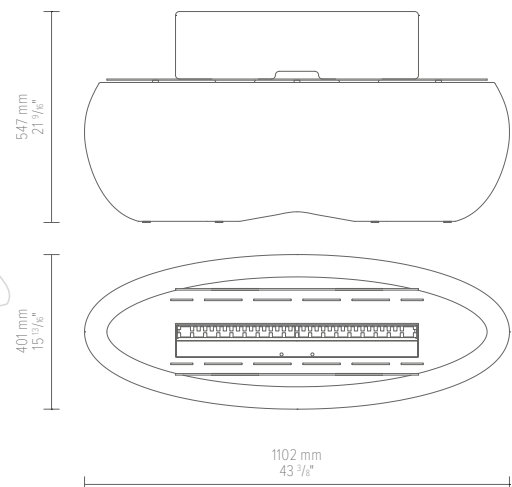

TECHNICAL DATA:

Capacity: 10 L / [UK] 2,64 gal, [US] 2,2 gal
Burning time: ~8 h
Heat output: 7 kW / 23886 BTU
Net weight: 22 kg / 48,5 lbs
Finish:
CASING: fiberglass polyester laminate
white gloss (RAL 9010) / black gloss (RAL 9005),
Top: brushed stainless steel, hardened glass

DIMENSIONS:

OUTDOOR INSTALLATION REQUIREMENTS: