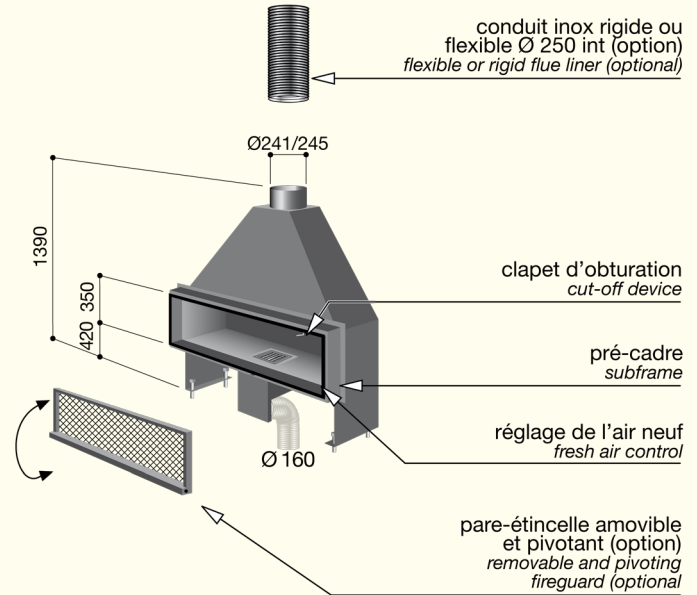

## characteristics

free-standing, single-unit fireplace in steel ; opening: width 1.50 m or 1.80 m, height 0.35 m; depth: 0.62 m - weight: 185 kg or 205 kg

paint: highly heat-resistant matt-black finish

integrated damper and handle for fresh air inlet, removable ash pan for the wood-burning version.

For the gas-burning version, a remote-control system and a choice between small or large ceramic pebbles or ceramic logs.

The installation professional will need to construct the protective masonry around the firebox and must include upper and lower air vents.

The gas burners (width 1350 and 1600) can be sold separately.

## optional extras (model reference n° 75)

flexible or rigid stainless steel connection flue, slate grey paint, fireguard.

- guaranteed efficiency with a minimum flue length (interior plus exterior) of 4,5 m. (wood) and 3 m. (gas) -