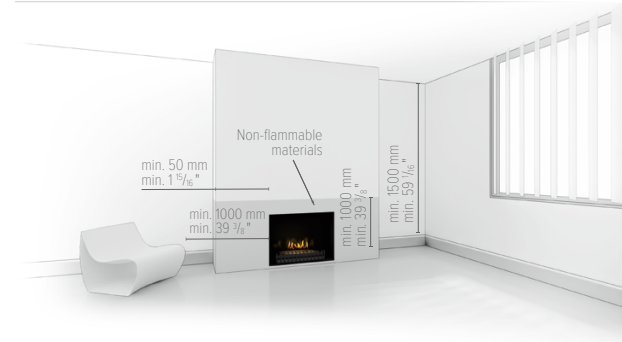

INDOOR INSTALLATION REQUIREMENTS:

download **PRODUCT INSTRUCTION**