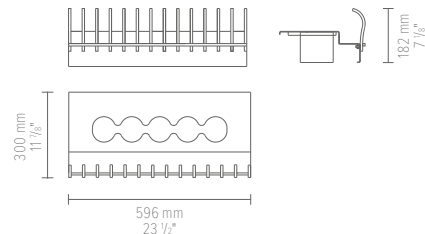

### FEATURES:

- No smoke
- No ash
- No chimney required
- No hard connection
- Eco-fuel
- Flame size regulation
- Indoor use
- Certified
- Portable
- Decorative ceramic billets

### TECHNICAL DATA:

Capacity: 1,7 L / [US] 0,44 gal / [UK] 0,37 gal  
Burning time: ~2 h  
Heat output: 4,7 kW / 16145 BTU  
Air circulation: min. 1/h  
Net weight: 11 kg / 23 lbs  
Minimum room size:  
100 m<sup>3</sup> / 3531 ft<sup>3</sup> (38 m<sup>2</sup> / 409 ft<sup>2</sup> with a height of 2.6 m / 8.53 ft)  
Finish:  
TOP: powder coated steel,  
CASING: powder coated steel

### DIMENSIONS: