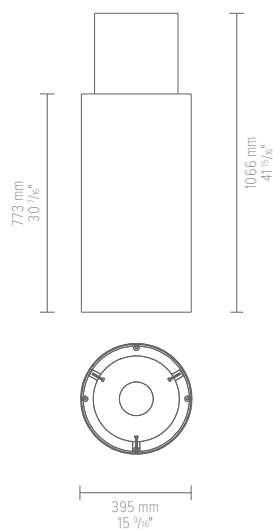

### TECHNICAL DATA:

Capacity: 1,5 L / [US] 0,39 gal / [UK] 0,33 gal  
Burning time: 3 - 4 h  
Heat output: 2,5 kW / 8547 BTU  
Air circulation: min. 1/h  
Net weight: 24 kg / 53 lbs  
Minimum room size:  
52 m<sup>3</sup> / 1836 ft<sup>3</sup> (20 m<sup>2</sup> / 215 ft<sup>2</sup> with a height of 2.6 m / 8.53 ft)  
Finish:  
CASING: black polystone, glass tube,  
BURNER: stainless steel

### DIMENSIONS: